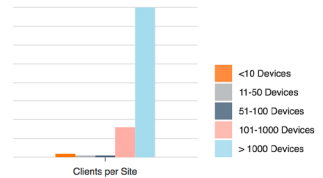

Indoor vs Outdoor

IAPs per VC

APs per Building

AP Firmware distribution

IAP Firmware distribution

CLIENT DEVICES

Band Capability

DFS Capability

Client Device Hardware

Clients per Site

Apple iOS

MacOS

Android

Windows