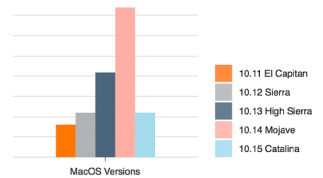

Client Device Hardware

Clients per Site

Apple iOS

MacOS

Android

Windows