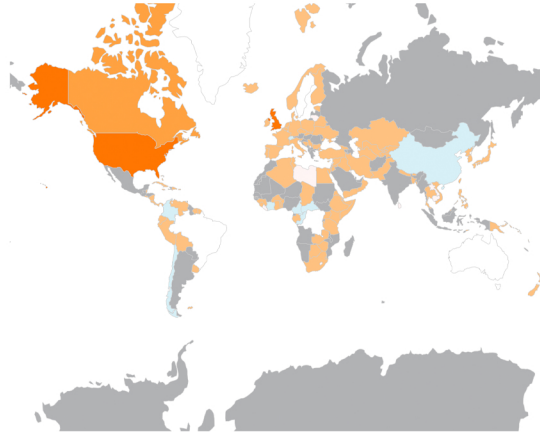

Clients

46,615,702

Terabytes per day

1,829

AI Insights

8,672

DEPLOYMENT LOCATIONS

ARUBA APS