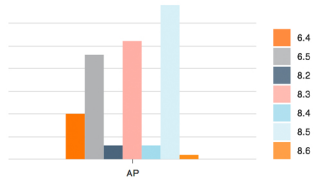

AP Firmware distribution