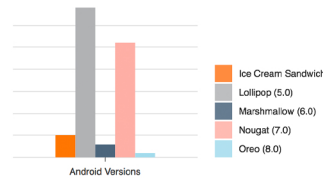

Client Device Hardware

Clients per Site

Apple iOS

MacOS

Android

Windows