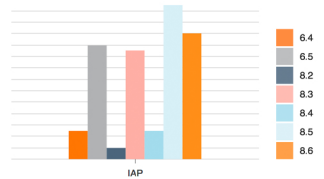

Indoor vs Outdoor

IAPs per VC

APs per Building

AP Firmware distribution

IAP Firmware distribution

CLIENT DEVICES

Band Capability

DFS Capability

Client Device Hardware

Clients per Site

Apple iOS

MacOS

Android

Windows