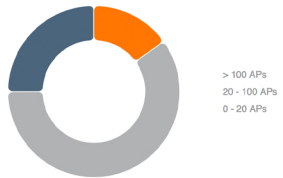

Clients

46,615,702

Terabytes per day

1,829

AI Insights

8,672

DEPLOYMENT LOCATIONS

ARUBA APS

Indoor vs Outdoor

IAPs per VC

APs per Building

AP Firmware distribution

IAP Firmware distribution

CLIENT DEVICES

Band Capability

DFS Capability

Client Device Hardware

Clients per Site

Apple iOS

MacOS

Android

Windows