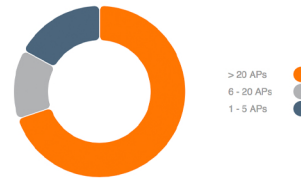

APs per Building