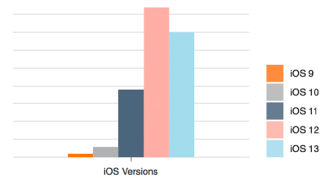

Indoor vs Outdoor

IAPs per VC

APs per Building

AP Firmware distribution

IAP Firmware distribution

CLIENT DEVICES

Band Capability

DFS Capability

Client Device Hardware

Clients per Site

Apple iOS

MacOS

Android

Windows